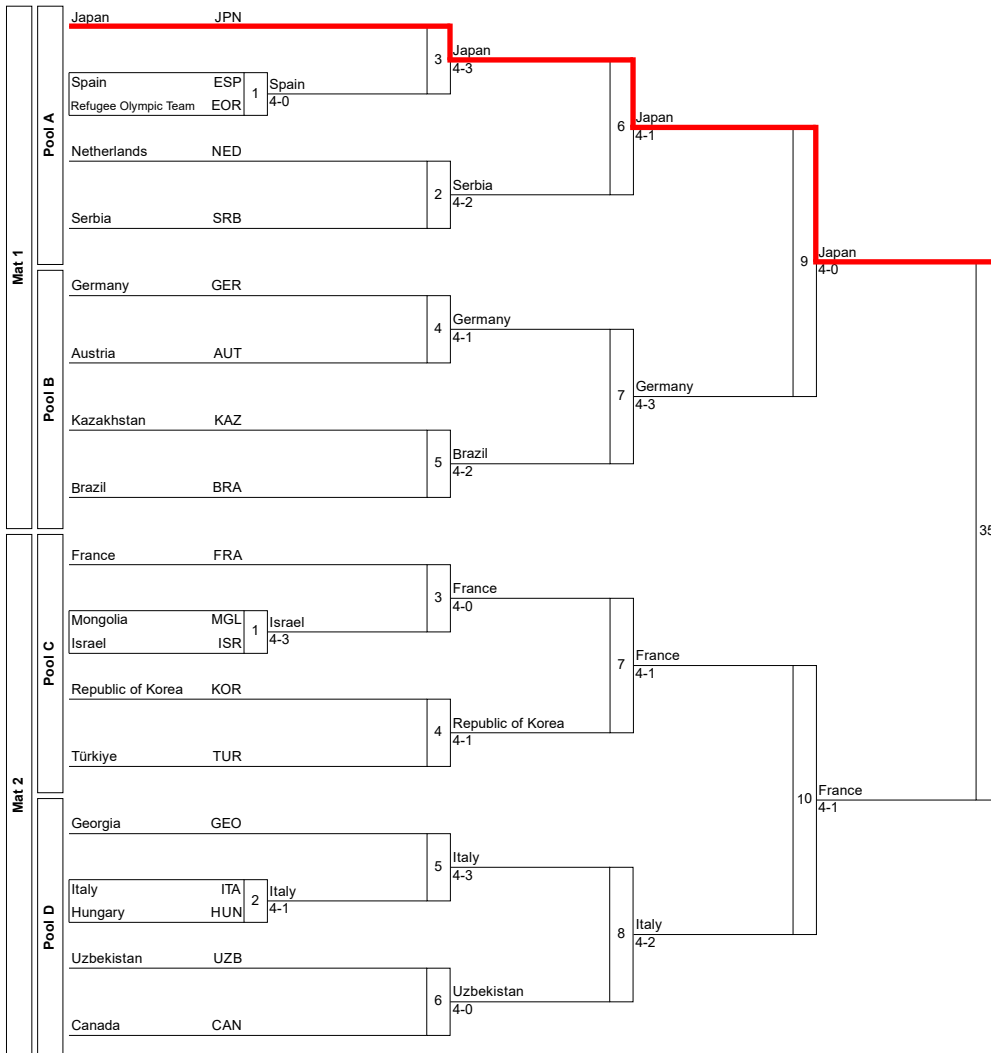

Draw Sheet
Tableau d'élimination

Number of teams: 19

Round of 32	Round of 16	Quarterfinals	Semifinals	Final
+90,-57,-73,-70,-90,+70	-57,-73,-70,-90,+70,+90	-73,-70,-90,+70,+90,-57	-70,-90,+70,+90,-57,-73	-90,+70,+90,-57,-73,-70

CLASSIFICATION	
1	FRA - France
2	JPN - Japan
3	BRA - Brazil
3	KOR - Republic of Korea
5	ITA - Italy
5	GER - Germany
7	SRB - Serbia
7	UZB - Uzbekistan

Repechage	Bronze Contests
-70,-90,+70,+90,-57,-73	-90,+70,+90,-57,-73,-70